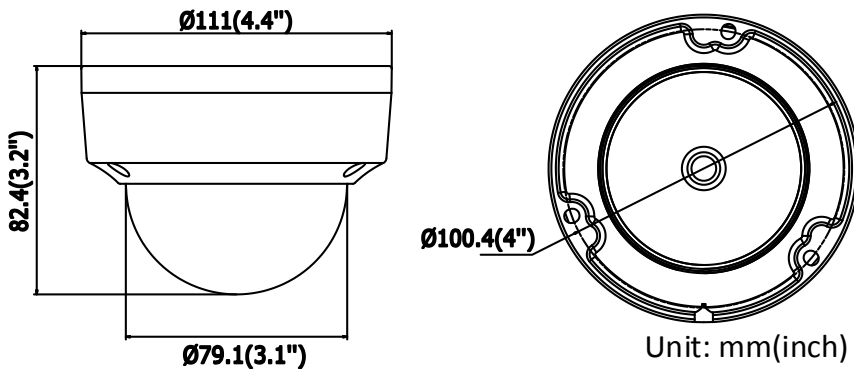

Dimensions

Accessories

Distributed by