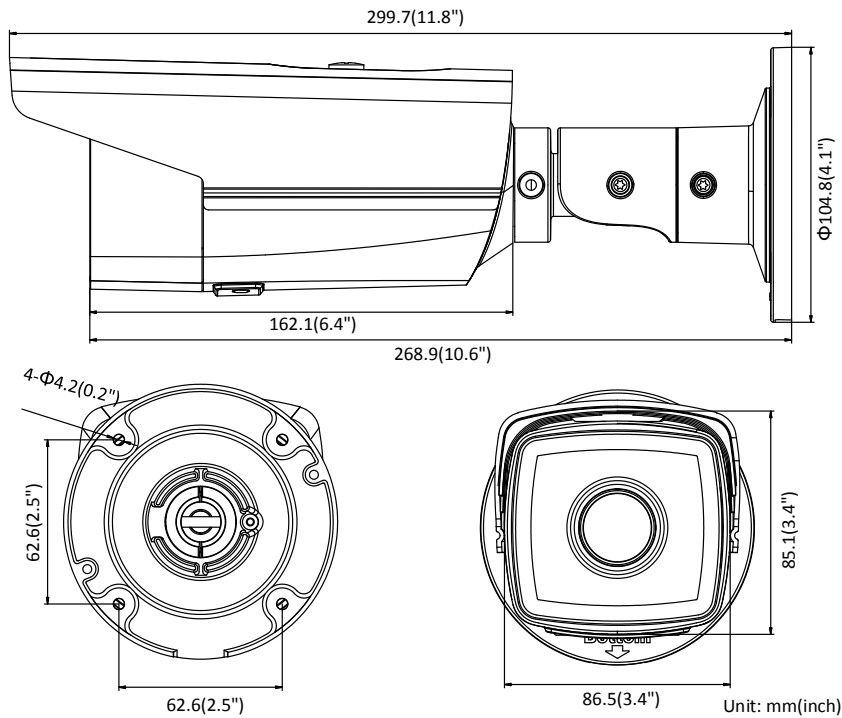

Dimensions

Accessory

Distributed by

HIKVISION®

Headquarters

No.555 Qianmo Road, Binjiang District,
Hangzhou 310051, China
T +86-571-8807-5998
overseasbusiness@hikvision.com

Hikvision USA
T +1-909-895-0400
sales.usa@hikvision.com

Hikvision Australia
T +61-2-8599-4233
salesau@hikvision.com

Hikvision India
T +91-22-28469900
sales@pramahikvision.com

Hikvision Canada
T +1-866-200-6690
sales.canada@hikvision.com

Hikvision Thailand
T +662-275-9949
sales.thailand@hikvision.com

Hikvision Europe
T +31-23-5542770
sales.eu@hikvision.com

Hikvision Italy
T +39-0438-6902
info.it@hikvision.com

Hikvision Brazil
T +55 11 3318-0050
Latam.support@hikvision.com

Hikvision Turkey
T +90 (216)521 7070- 7074
sales.tr@hikvision.com

Hikvision Malaysia
T +601-7652-2413
sales.my@hikvision.com

Hikvision UK & Ireland
T +01628-902140
sales.uk@hikvision.com

Hikvision South Africa
Tel: +27 (10) 0351172
sale.africa@hikvision.com

Hikvision France
T +33(0)1-85-330-450
info.fr@hikvision.com

Hikvision Kazakhstan
T +7-727-9730667
nikia.panfilov@hikvision.ru

Hikvision Vietnam
T +84-974270888
sales.vt@hikvision.com

Hikvision UAE
T +971-4-4432090
salesme@hikvision.com

Hikvision Singapore
T +65-6684-4718
sg@hikvision.com

Hikvision Spain
T +34-91-737-16-55
info.es@hikvision.com

Hikvision Tashkent
T +99-87-1238-9438
uzb@hikvision.ru

Hikvision Hong Kong
T +852-2151-1761
info.hk@hikvision.com

Hikvision Russia
T +7-495-669-67-99
sateru@hikvision.com

Hikvision Korea
T +82-(0)31-731-8817
sales.korea@hikvision.com

Hikvision Poland
T +48-22-460-01-50
info.pl@hikvision.com

Hikvision Indonesia
T +62-21-2933759
Sales.Indonesia@hikvision.com

Hikvision Colombia
sales.colombia@hikvision.com